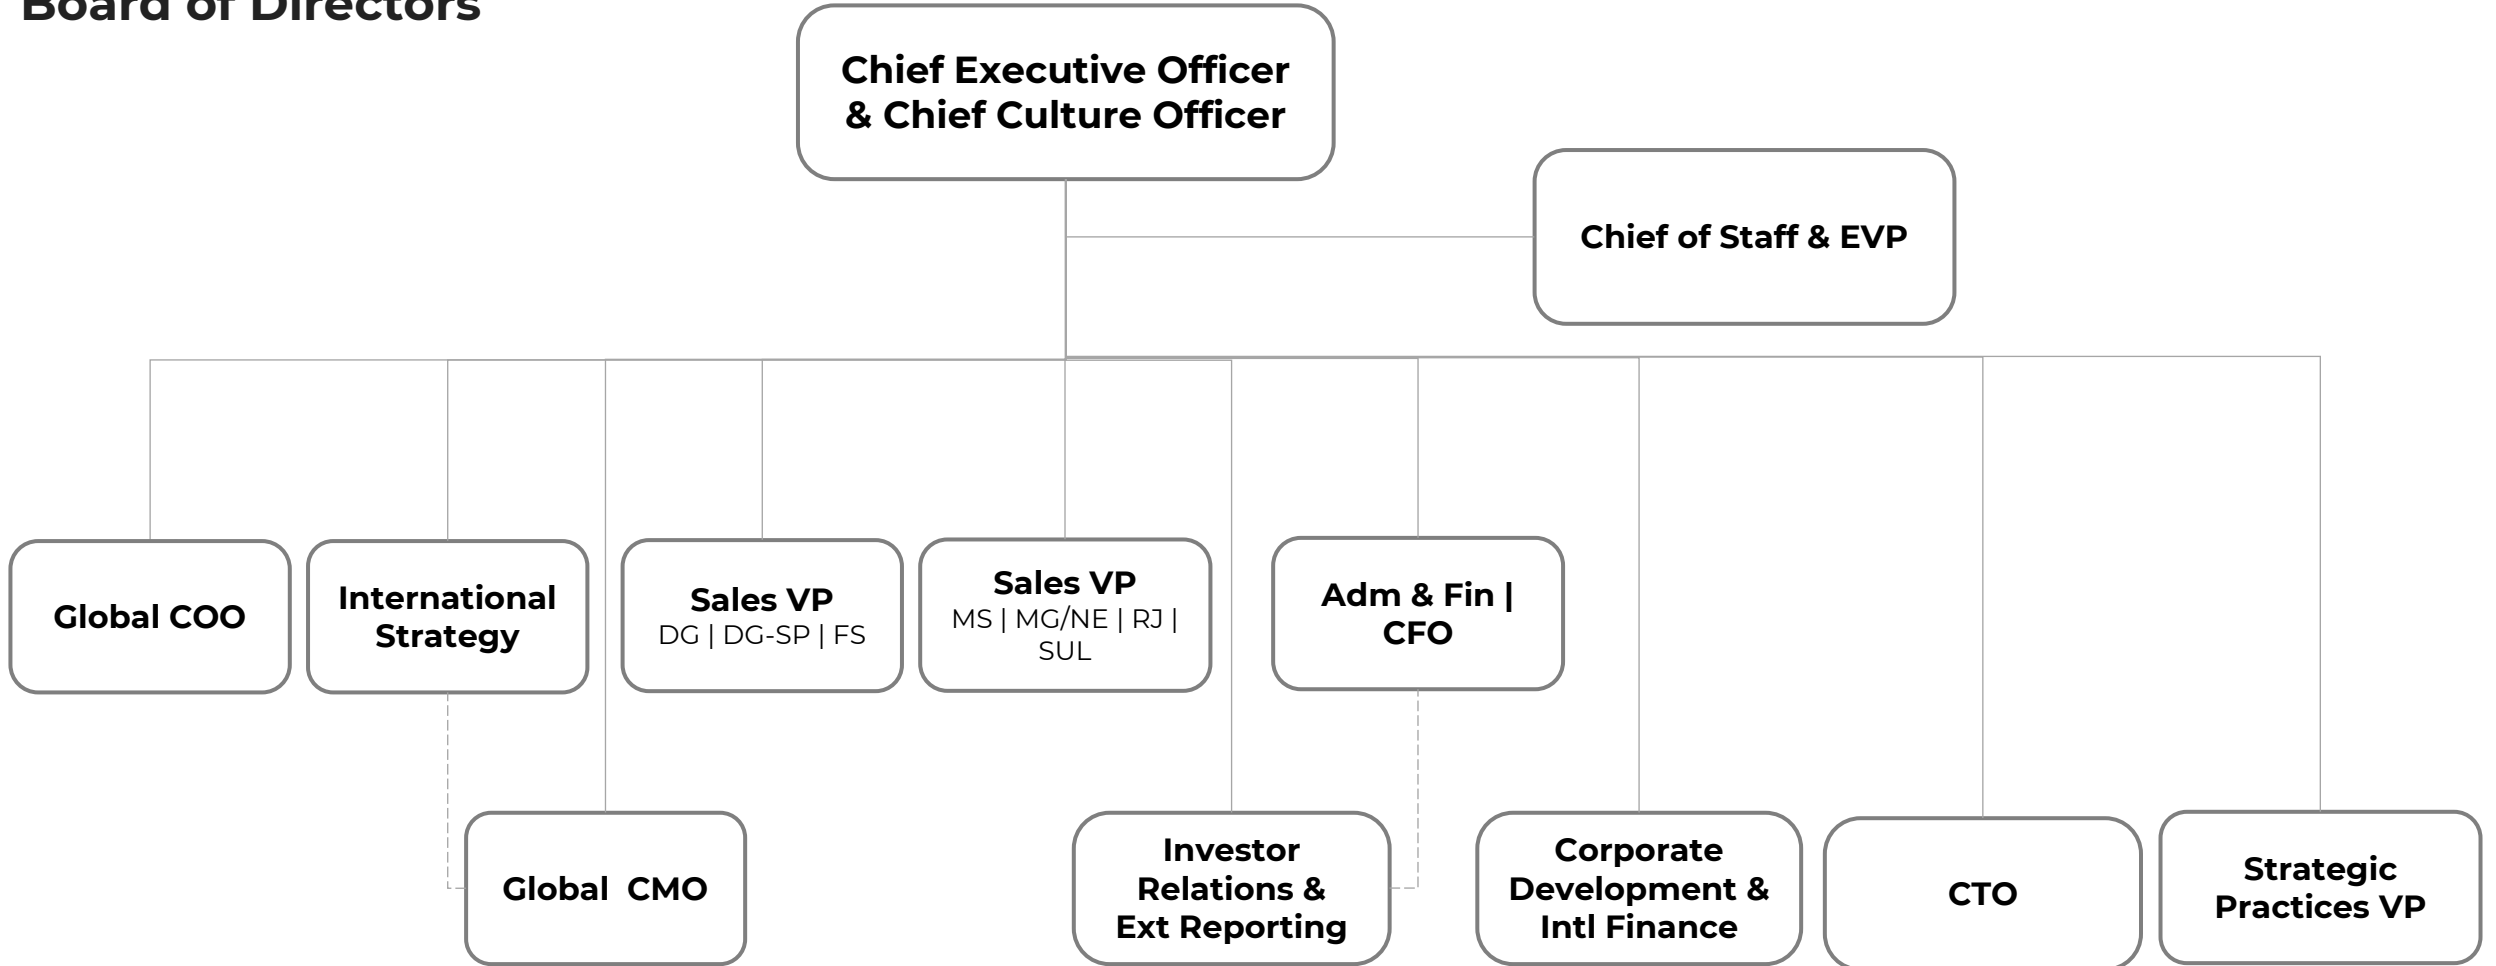

Board of Directors