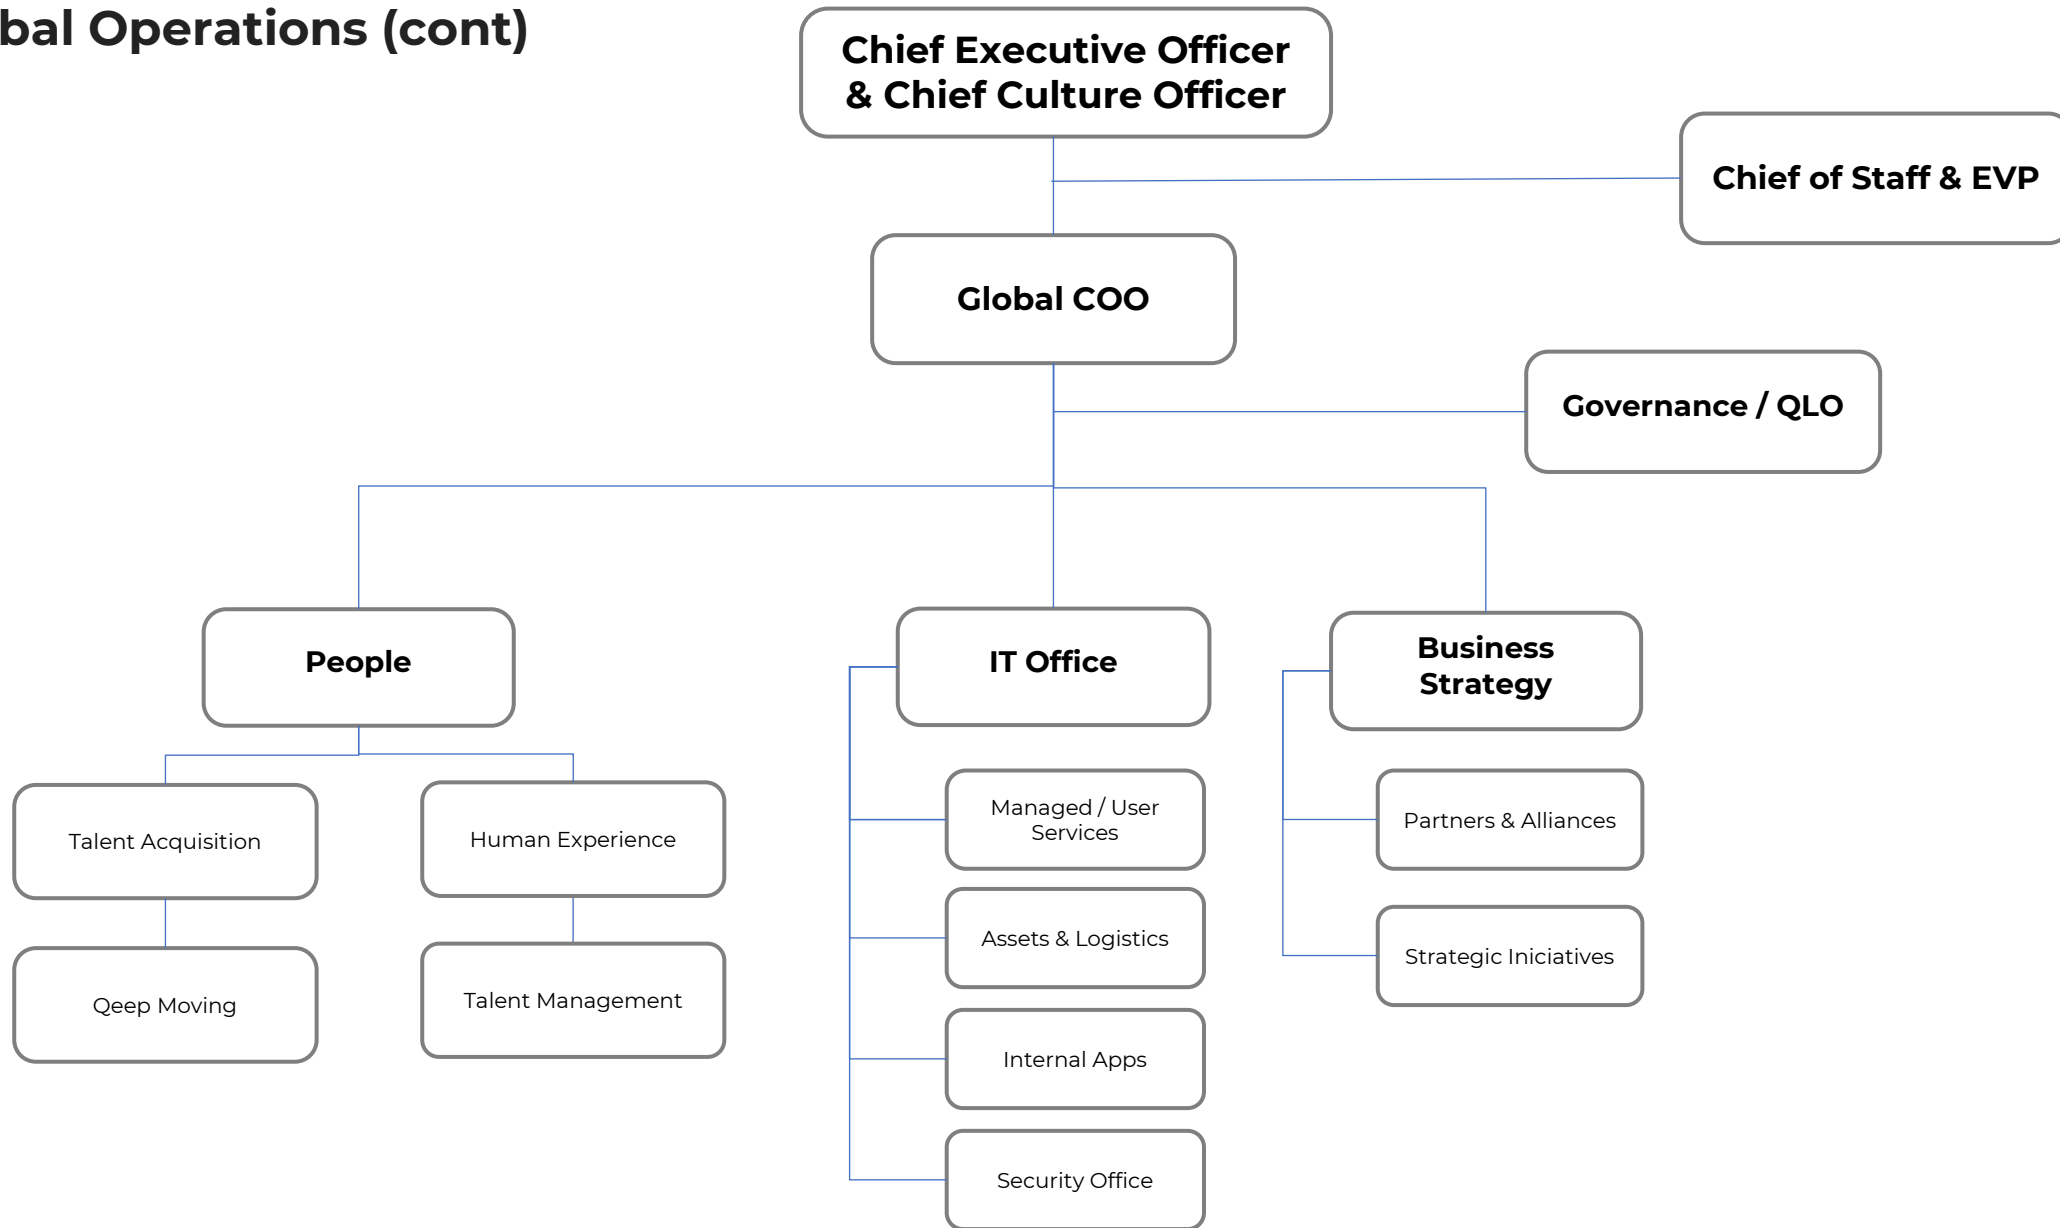

Global Operations (cont)