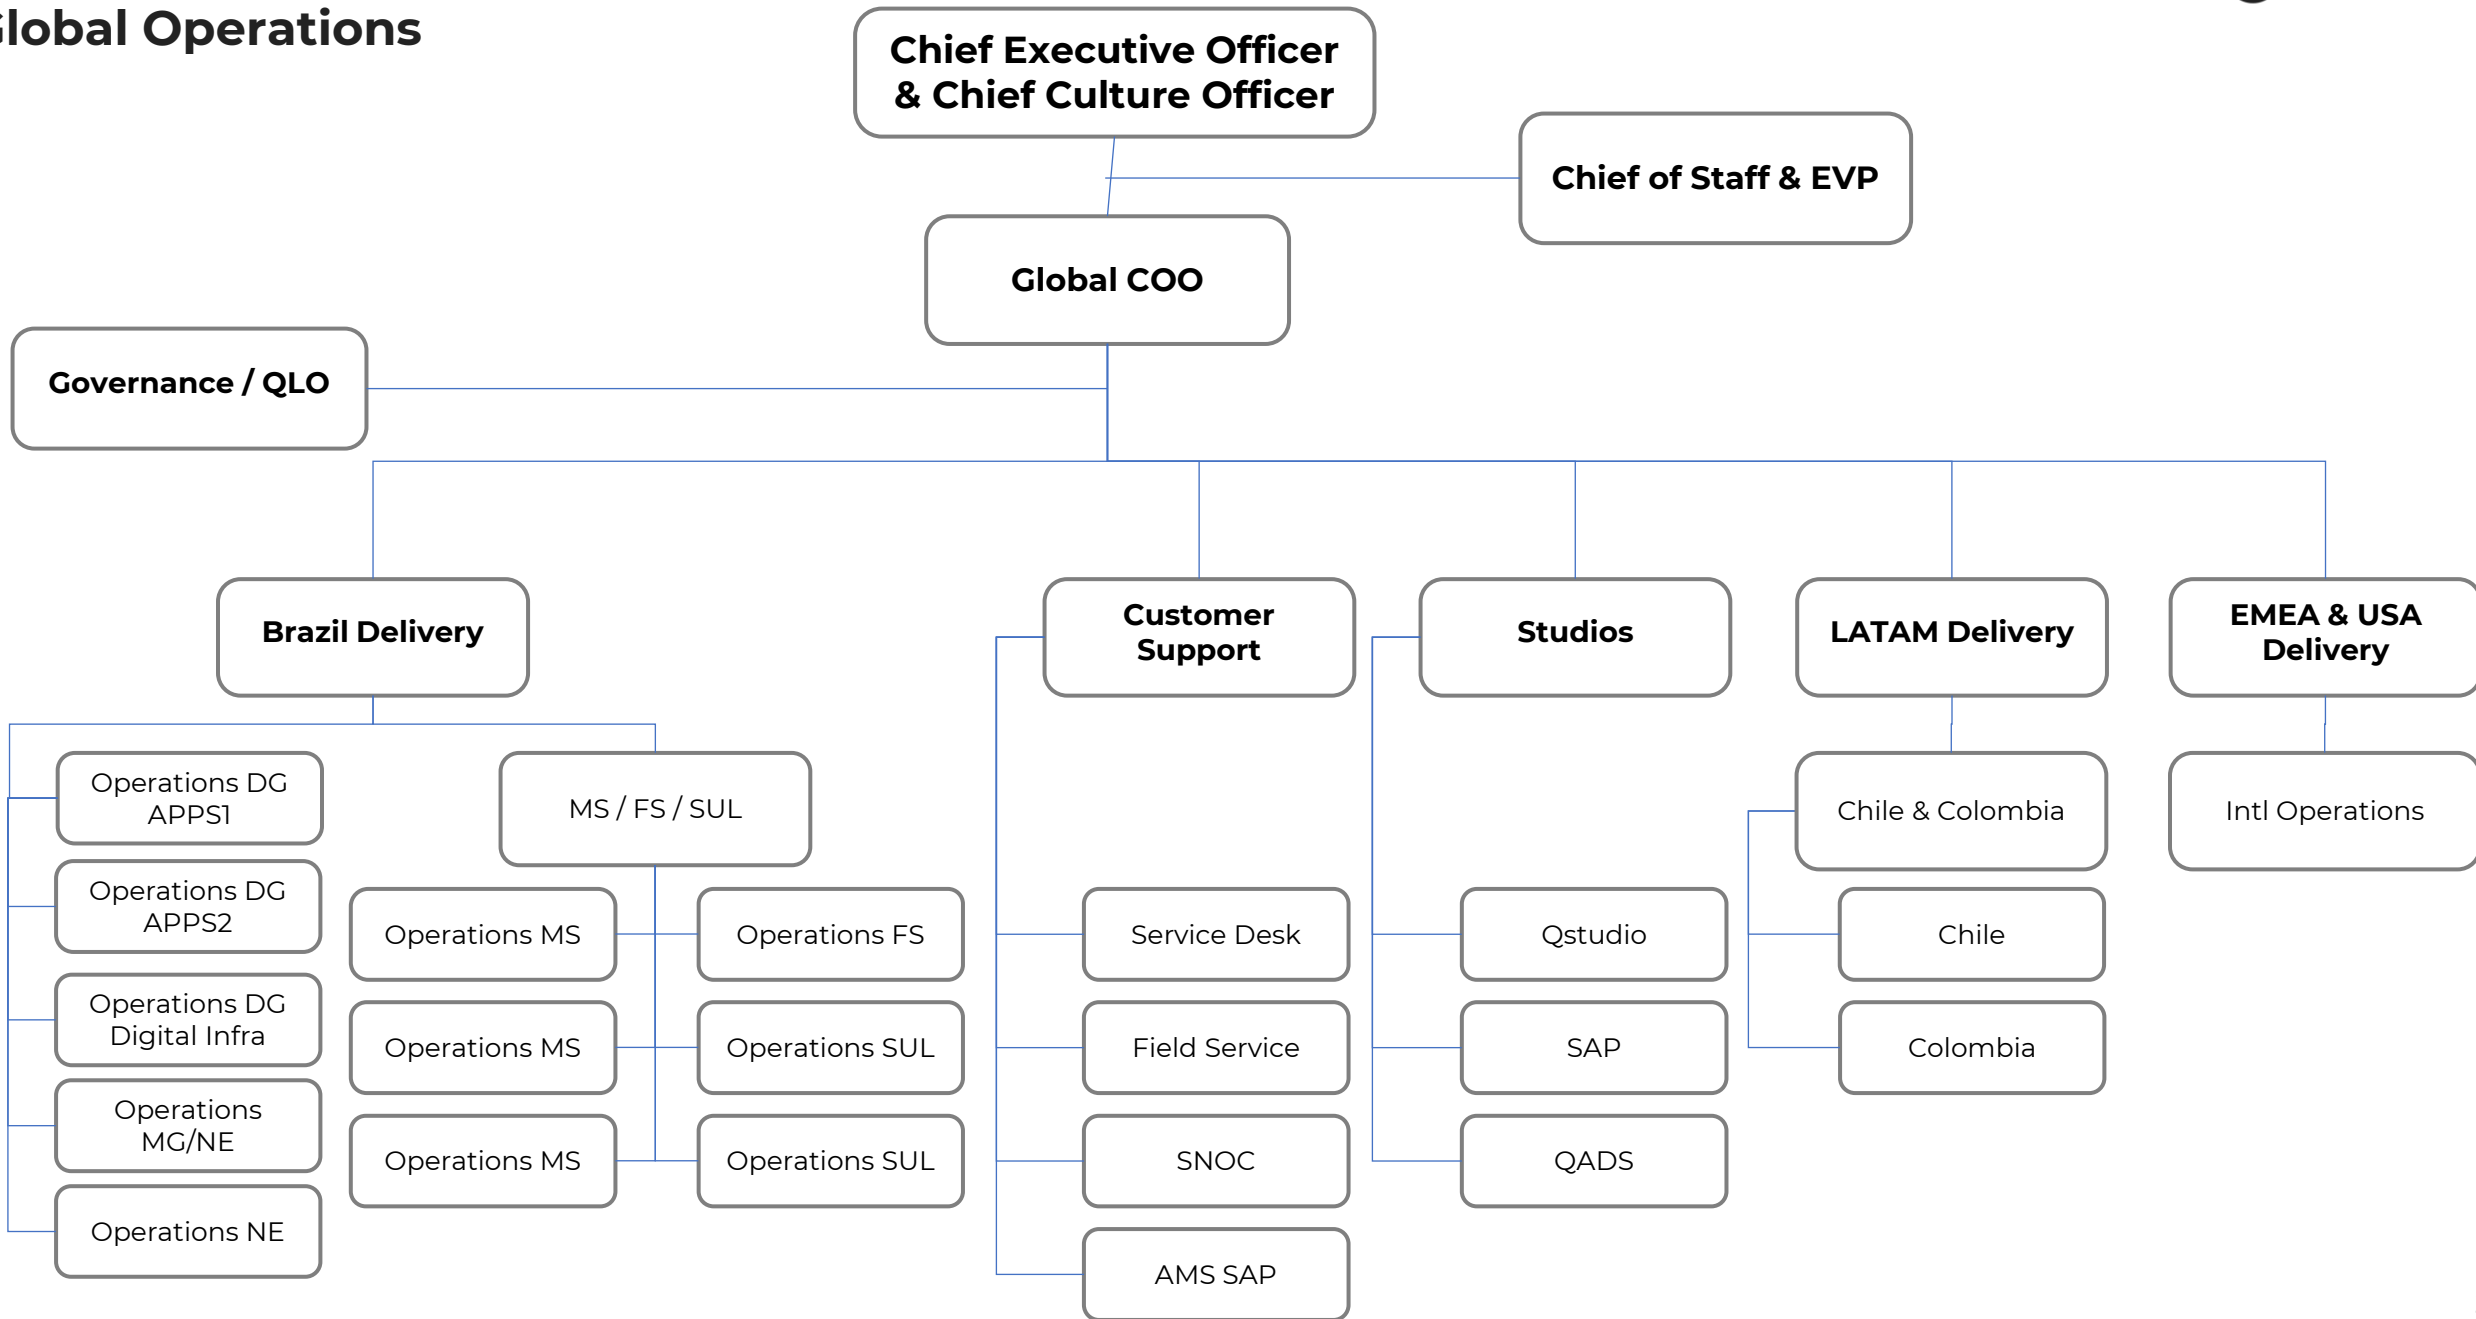

A large, glowing circular graphic on the left side of the slide. It consists of a dark outer ring with a vibrant gradient from blue on the left to red on the right, surrounding a solid black inner circle.

# Organization Chart

High Level Structure

May 2023

# Global Operations